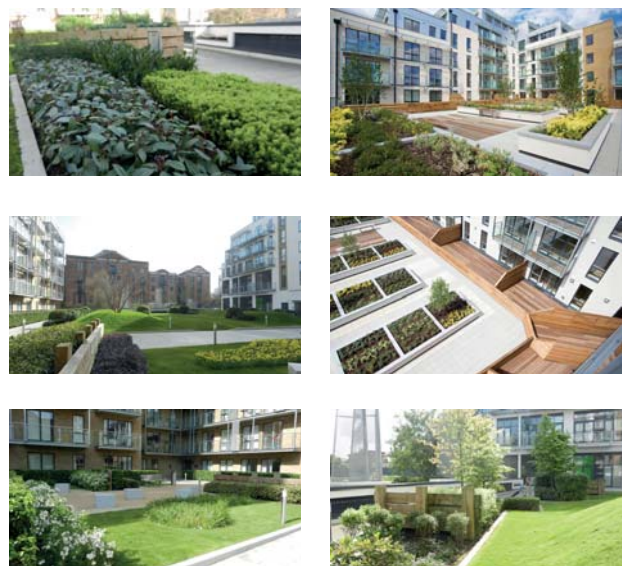

Grange Walk, Bermondsey Spa, London Urban village in Bermondsey Spa regeneration area

Teddington Riverside Luxury residential development of the former Teddington Film Studios

Caspian Wharf, Tower Hamlets, London Semi private courtyards and a wildlife area adjacent to Limehouse Cut Canal