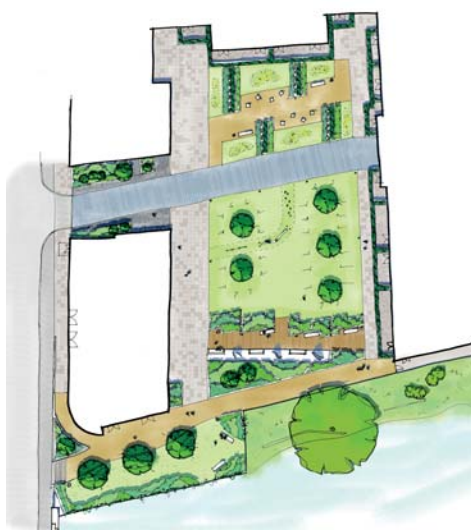

Grange Walk, Bermondsey Spa, London Urban village in Bermondsey Spa regeneration area

Teddington Riverside Luxury residential development of the former Teddington Film Studios

Caspian Wharf, Tower Hamlets, London Semi private courtyards and a wildlife area adjacent to Limehouse Cut Canal